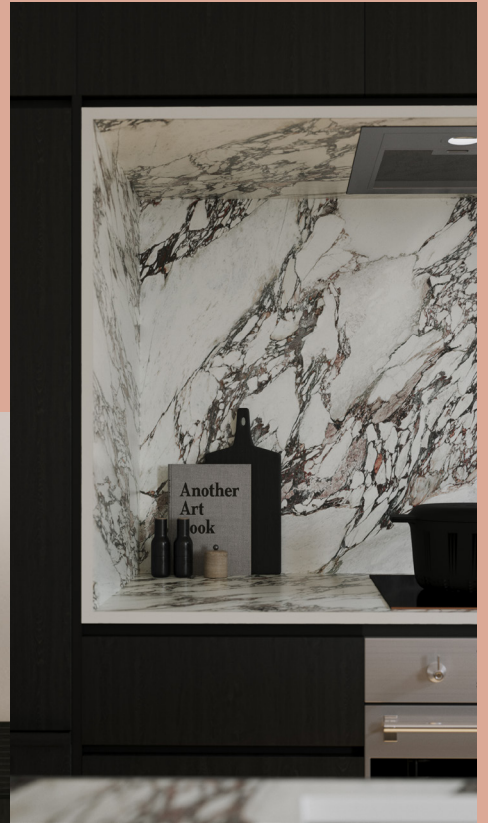

Ceramic collection